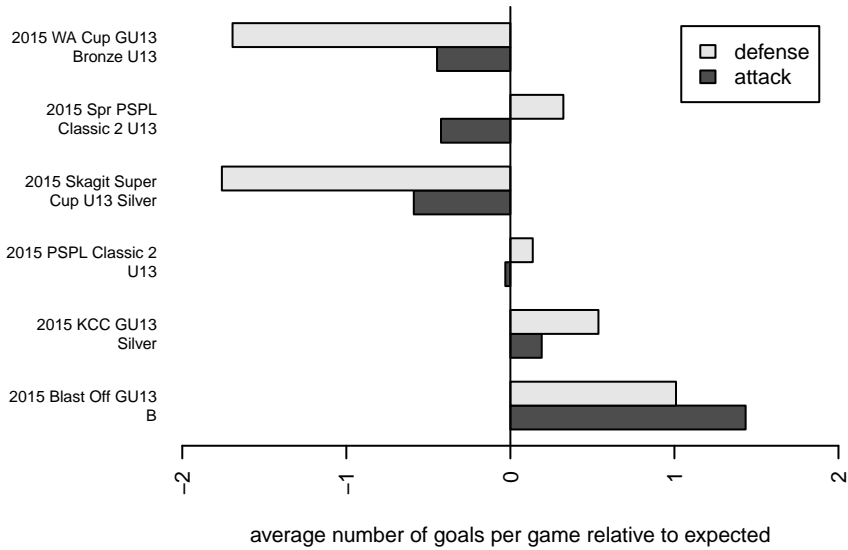

Performance relative to 13 month average