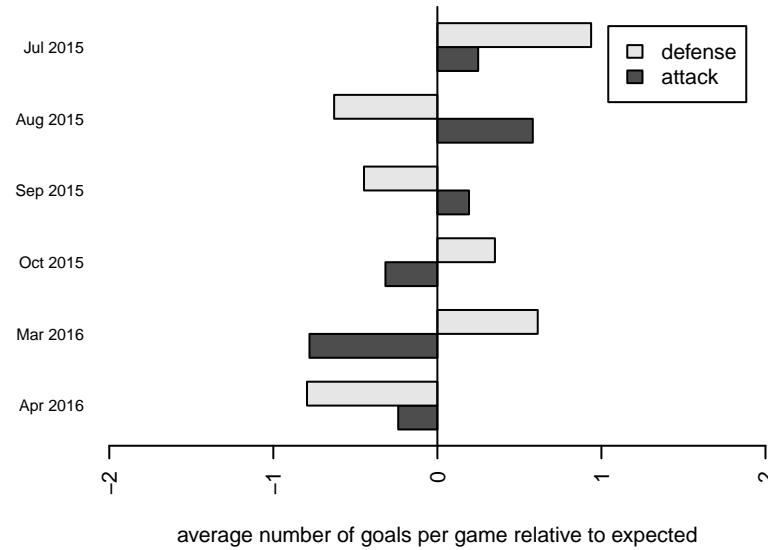

Performance relative to 13 month average