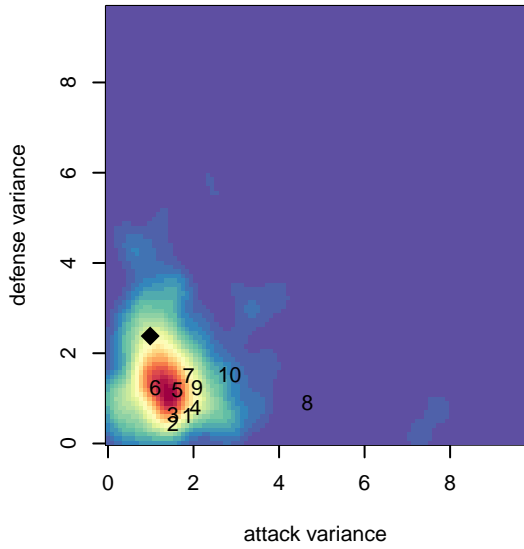

MVP Marauders White G02

Maple Valley Premier SC
 Maple Valley, WA
 G02 total strength=499
 attack=0.32 defense=0.39
 fall league = PSPL Classic 2 U13
 spr league = Spr PSPL Classic 2 U13

alt names used:
 MVP Marauders 02 White
 MVP Marauders 02 White
 MVP MARAUDERS 02 WHITE
 MVP Marauders White
 MVP Marauders 02 White
 MAPLE VALLEY PREMIER MARAUDERS 02 \

Venues played:
 2015 KCC GU13 Silver
 2015 Blast Off GU13 B
 2015 Skagit Super Cup U13 Silver
 2015 PSPL Classic 2 U13
 2015 Spr PSPL Classic 2 U13
 2015 WA Cup GU13 Bronze U13

**attack and defense variance (black dot)
relative to other teams
and top 10 in region**