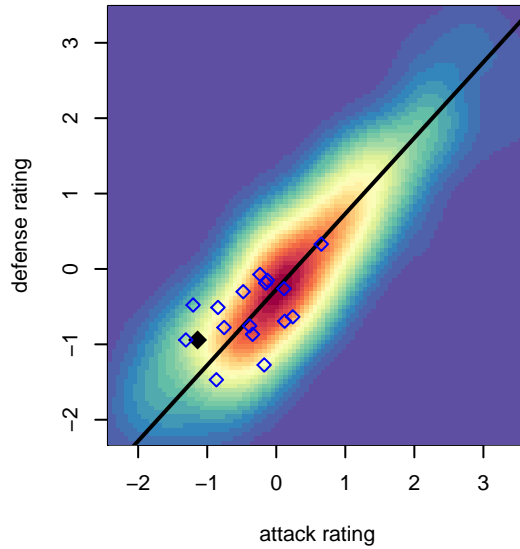

**attack and defense rating
relative to others at age
and all opponents in last 13 months**