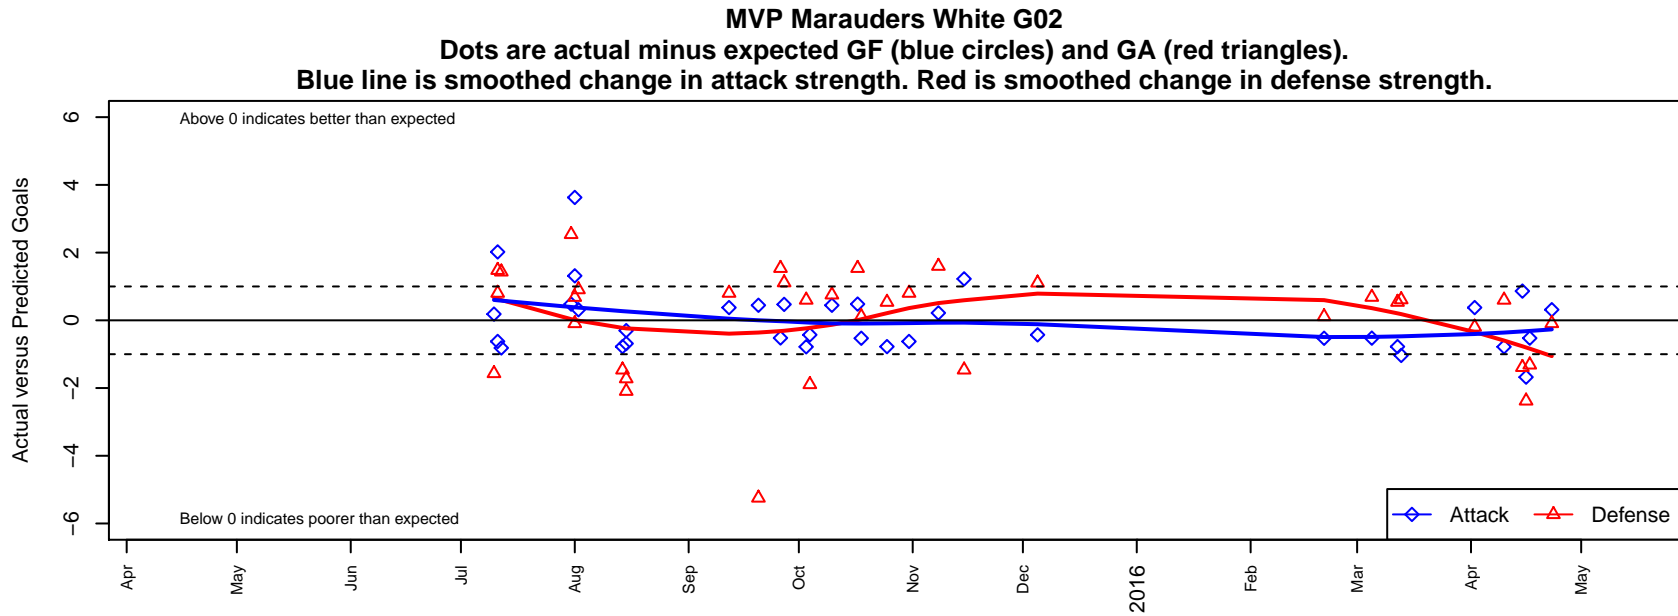

MVP Marauders White G02

Maple Valley Premier SC
 Maple Valley, WA
 G02 total strength=499
 attack=0.32 defense=0.39
 fall league = PSPL Classic 2 U13
 spr league = Spr PSPL Classic 2 U13

alt names used:
 MVP Marauders 02 White
 MVP Marauders 02 White
 MVP MARAUDERS 02 WHITE
 MVP Marauders White
 MVP Marauders 02 White
 MAPLE VALLEY PREMIER MARAUDERS 02 \

Venues played:
 2015 KCC GU13 Silver
 2015 Blast Off GU13 B
 2015 Skagit Super Cup U13 Silver
 2015 PSPL Classic 2 U13
 2015 Spr PSPL Classic 2 U13
 2015 WA Cup GU13 Bronze U13

**attack and defense variance (black dot)
relative to other teams
and top 10 in region**